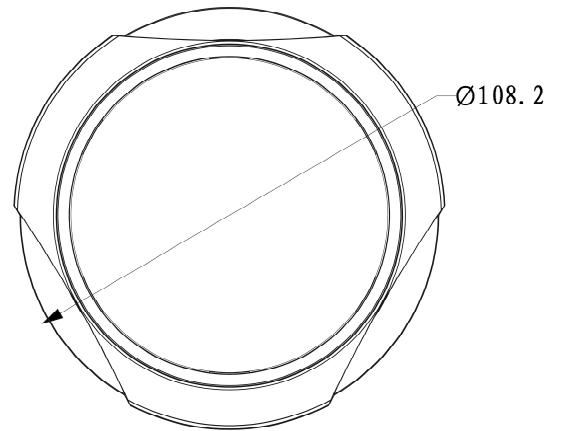

DH-CA-D180C

Dimensions (mm)

Dahua Technology Co., Ltd.

1187 BinAn Road, Binjiang District, Hangzhou, China

Tel: +86-571-87688883

Fax: +86-571-87688815

Email: overseas@dahuatech.com

www.dahuasecurity.com

*Design and specifications are subject to change without notice.

© 2013 Dahua Technology Co., Ltd.