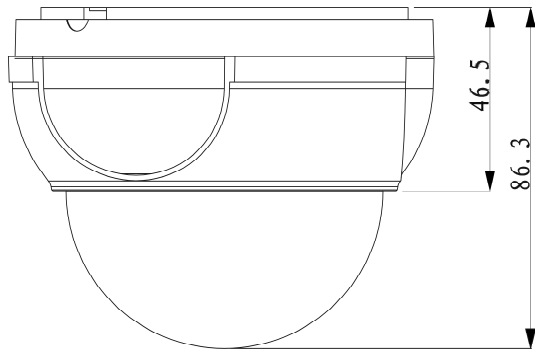

DH-CA-D180C

Dimensions (mm)

Dahua Technology Co., Ltd.

1187 BinAn Road, Binjiang District, Hangzhou, China

Tel: +86-571-87688883

Fax: +86-571-87688815

Email: overseas@dahuatech.com

www.dahuasecurity.com

*Design and specifications are subject to change without notice.

© 2013 Dahua Technology Co., Ltd.