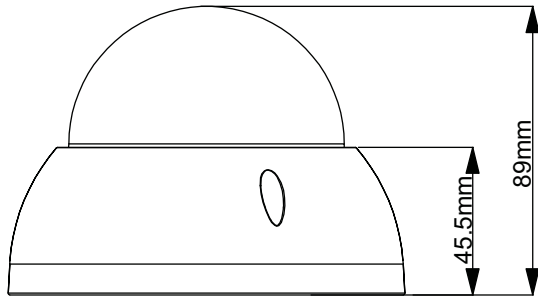

### Features

- 1/3" HDIS
- High resolution of 720TVL
- Day/Night(ICR), AWB, AGC, BLC
- 2.7~12mm vari-focal lens
- Max. IR LEDs length 30m, Smart IR
- IP66, IK10, DC12V

## Technical Specifications

Model	DH-CA-DBW181RP-VF	DH-CA-DBW181RN-VF
<b>Camera</b>		
Image Sensor	1/3" HDIS	
Effective Pixels	960(H)×480(V)	
Horizontal Resolution	720TVL	
Electronic Shutter	1/50s~1/100,000s	1/60s~1/100,000s
Synchronization	Internal	
Min. Illumination	0.02Lux@F1.2(AGC ON), 0Lux IR on	
S/N Ratio	More than 65dB (AGC Off)	
Video Output	1Vp-p Composite Output (75Ω/BNC)	
<b>Camera Features</b>		
Max. IR LEDs Length	30m, Smart IR	
Day/Night	Auto(ICR) / Color / B/W	
Noise Reduction	2D	
<b>Lens</b>		
Focal Length	2.7~12mm	
Lens Type	Manual / Fixed Iris	
Mount Type	Φ14	
<b>General</b>		
Power Supply	DC12V±10%	
Power Consumption	4.8W	
Working Environment	-40°C~+60°C / Less than 95%RH (no condensation)	
Ingress Protection	IP66 & IK10	
Dimensions	Φ122mm×89mm	
Weight	0.45kg	

## Dimensions (mm)

---