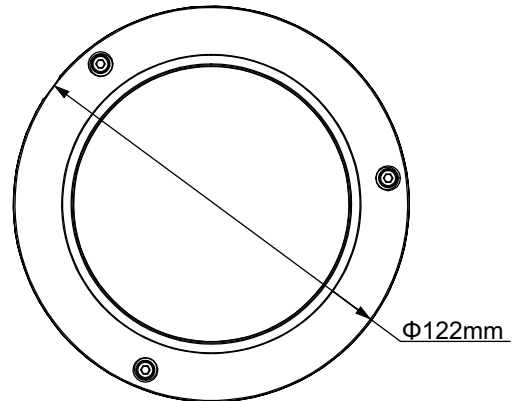

### Features

- 1/3" HDIS
- High resolution of 720TVL
- Day/Night(ICR), AWB, AGC, BLC
- 2.7~12mm vari-focal lens
- Max. IR LEDs length 30m, Smart IR
- IP66, IK10, DC12V

## Technical Specifications

Model	DH-CA-DBW181RP-VF	DH-CA-DBW181RN-VF
<b>Camera</b>		
Image Sensor	1/3" HDIS	
Effective Pixels	960(H)×480(V)	
Horizontal Resolution	720TVL	
Electronic Shutter	1/50s~1/100,000s	1/60s~1/100,000s
Synchronization	Internal	
Min. Illumination	0.02Lux@F1.2(AGC ON), 0Lux IR on	
S/N Ratio	More than 65dB (AGC Off)	
Video Output	1Vp-p Composite Output (75Ω/BNC)	
<b>Camera Features</b>		
Max. IR LEDs Length	30m, Smart IR	
Day/Night	Auto(ICR) / Color / B/W	
Noise Reduction	2D	
<b>Lens</b>		
Focal Length	2.7~12mm	
Lens Type	Manual / Fixed Iris	
Mount Type	Φ14	
<b>General</b>		
Power Supply	DC12V±10%	
Power Consumption	4.8W	
Working Environment	-40°C~+60°C / Less than 95%RH (no condensation)	
Ingress Protection	IP66 & IK10	
Dimensions	Φ122mm×89mm	
Weight	0.45kg	

## Dimensions (mm)

---