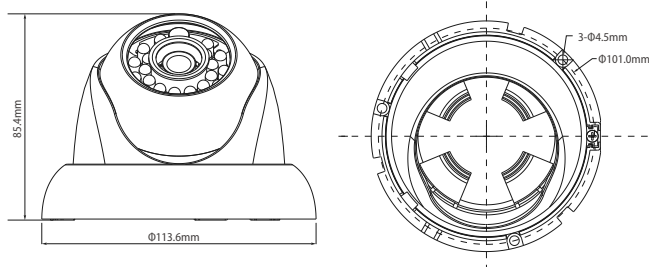

DH-CA-DW191E NEW!

Mega-HDIS Water-proof IR Mini Dome Camera

Features

- 1/3" 1.3Mega HDIS
- High resolution of 800TVL
- Day/Night(ICR), AWB, AGC, BLC
- 3.6mm fixed lens (2.8mm, 6mm, 8mm optional)
- Max. IR LEDs length 20m, Smart IR
- IP66, DC12V

Dimensions(mm)

Accessories (optional)

Technical Specifications

Model	DH-CA-DW191E
Camera	
Image Sensor	1/3" 1.3Mega HDIS
Effective Pixels	1280(H)×960(V)
Horizontal Resolution	800TVL
Electronic Shutter	4/25s(30s)~1/45,000s(54,000s)
Synchronization	Internal
Min. Illumination	0.01Lux@F1.2(0Lux IR LED on)
S/N Ratio	More than 65dB(AGC Off)
Video Output	1Vp-p Composite Output (75Ω/BNC)
Camera Features	
Max. IR LEDs Length	20m, Smart IR
Day/Night	Auto(ICR) / Color / B/W
Backlight Compensation	BLC
White Balance	Auto
Gain Control	Auto
Noise Reduction	3D
Lens	
Focal length	3.6mm (2.8mm, 6mm optional)
Mount Type	M12
General	
Power Supply	DC12V±10%
Power Consumption	Max 3.5W
Working Environment	-40°C~+60°C / 20%~80%RH
Ingress Protection	IP66
Dimensions	Φ113.6mm×85.4mm
Weight	0.3kg