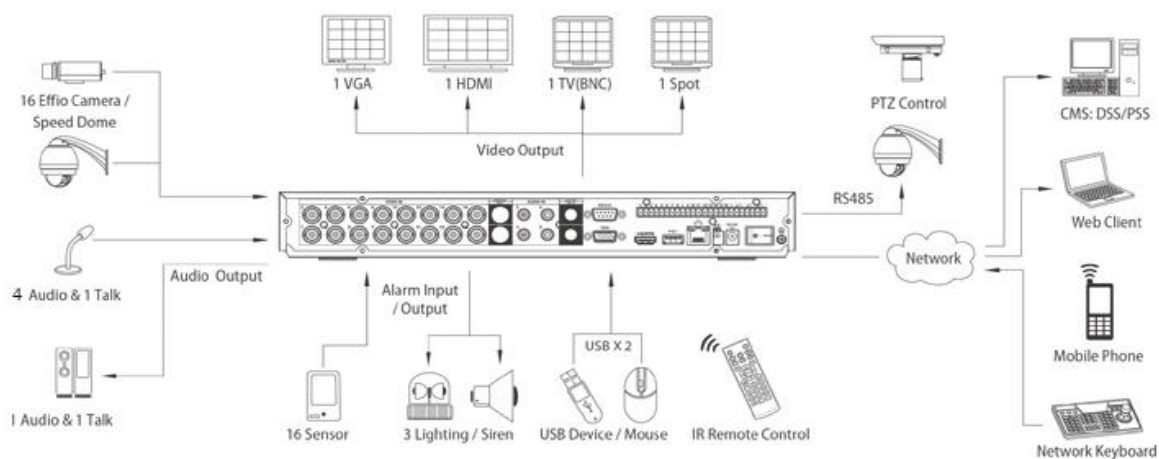

DH-DVR0404/0804/1604HF-A-E

Playback Functions	Play, Pause, Stop, Rewind, Fast play, Slow play, Next file, Previous file, Next camera, Previous camera, Full screen, Repeat, Shuffle, Backup selection, Digital zoom
Backup Mode	USB Device / Network
Network	
Ethernet	RJ-45 port (10/100M/1000M)
Network Functions	HTTP, IPv4/IPv6, TCP/IP, UPNP, RTSP, UDP, SMTP, NTP, DHCP, DNS, PPPOE, DDNS, FTP, IP Filter, Alarm Server
Max. User Access	20 users
Smart Phone	iPhone, iPad, Android, Windows Phone
Storage	
Internal HDD	2 SATA ports, up to 8TB
Auxiliary Interface	
USB Interface	2 ports (1 Rear), USB2.0
RS232	1 port, For PC communication & Keyboard
RS485	1 port, For PTZ control
General	
Power Supply	DC12V/5A
Power Consumption	20W (without HDD)
Working Environment	-10 ~ +55°C / 10~90%RH / 86~106kpa
Dimension(W×D×H)	1U, 375mm×285mm×50mm
Weight	2.35KG(without HDD)

System Connection

* Take DVR1604HF-A-E for the example

Dahua Technology Co., Ltd.

1187 BinAn Road, Binjiang District, Hangzhou, China

Tel: +86-571-87688883

Fax: +86-571-87688815