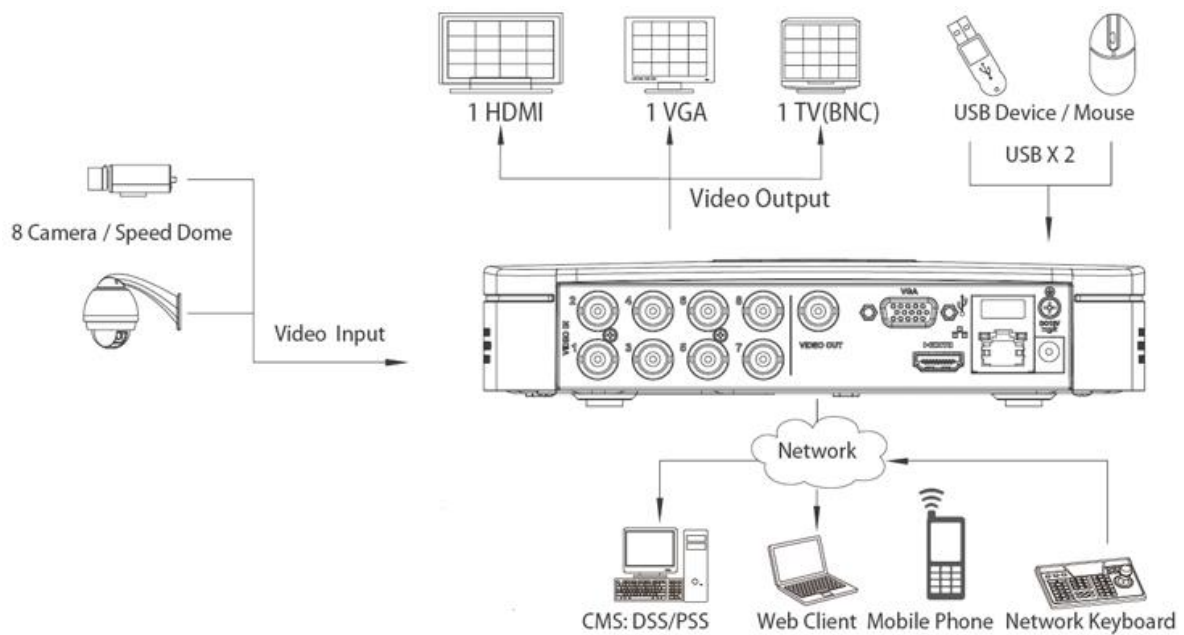

DH-DVR5104/5108/5816C

Power Supply	DC12V/2A	
Power Consumption	10W(without HDD)	
Working Environment	-10 ~ +55°C / 10~90%RH / 86~106kpa	
Dimension(W×D×H)	205mm×205mm	270mm×205mm×40mm
Weight	0.5KG	0.75KG

System Connection

Takes DVR5108C as an example

Dahua Technology Co., Ltd.

1187 BinAn Road, Binjiang District, Hangzhou, China

Tel: +86-571-87688883

Fax: +86-571-87688815

Email: overseas@dahuatech.com

www.dahuatech.com

*Design and specifications are subject to change without notice.

© 2013 Dahua Technology Co., Ltd.