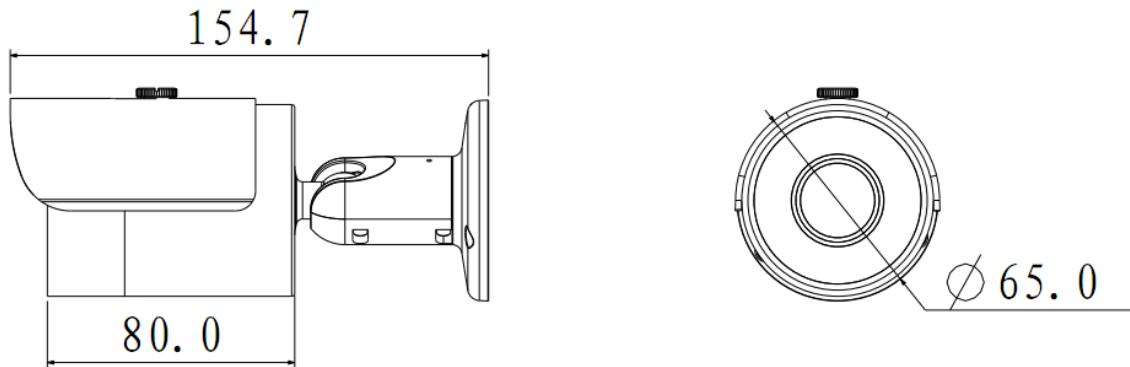

### Features

- 1/2.9" 2Megapixel CMOS
- 25/30fps@1080P, 25/30/50/60fps@720P
- High speed, long distance real-time transmission
- HD and standard definition switchable
- OSD Menu, control over coaxial cable
- Day/Night(ICR), AWB, AGC, BLC, 3D-DNR
- 6mm fixed lens (3.6mm, 8mm optional)
- Max. IR LEDs length 20m, Smart IR
- IP66, DC12V

## Technical Specifications

Model	DH-HAC-HFW2220SP	DH-HAC-HFW2220SN
<b>Camera</b>		
Image Sensor	1/2.9" 2Megapixel CMOS	
Effective Pixels	1984(H)×1105(V)	
Electronic Shutter	1/3s~1/100,000s	
Video Frame Rate	25/30/50/60fps@720P; 25/30fps@1080P	
Synchronization	Internal	
Min. Illumination	0.005Lux@F1.2(AGC ON), 0Lux IR on	
Video Output	1-channel BNC HDCVI high definition video output/ CVBS standard definition video output (Can switch)	
<b>Camera Features</b>		
Max. IR LEDs Length	20m, Smart IR	
Day/Night	Auto(ICR) / B&W / Color	
Noise Reduction	2D/3D	
OSD Menu	Support	
<b>Lens</b>		
Focal length	6mm (3.6mm, 8mm optional)	
Mount Type	M12	
<b>General</b>		
Power Supply	DC12V±10%	
Power Consumption	Max 4.5W	
Working Environment	-30°C~+60°C / Less than 95%RH (no condensation)	
Transmission Distance	Over 300m via 75-3 coaxial cable	
Ingress Protection	IP66	
Dimensions(W×D×H)	Φ65mm×154.7mm	
Weight	0.38g	
Others	Default: bracket included	

## Dimensions (mm)