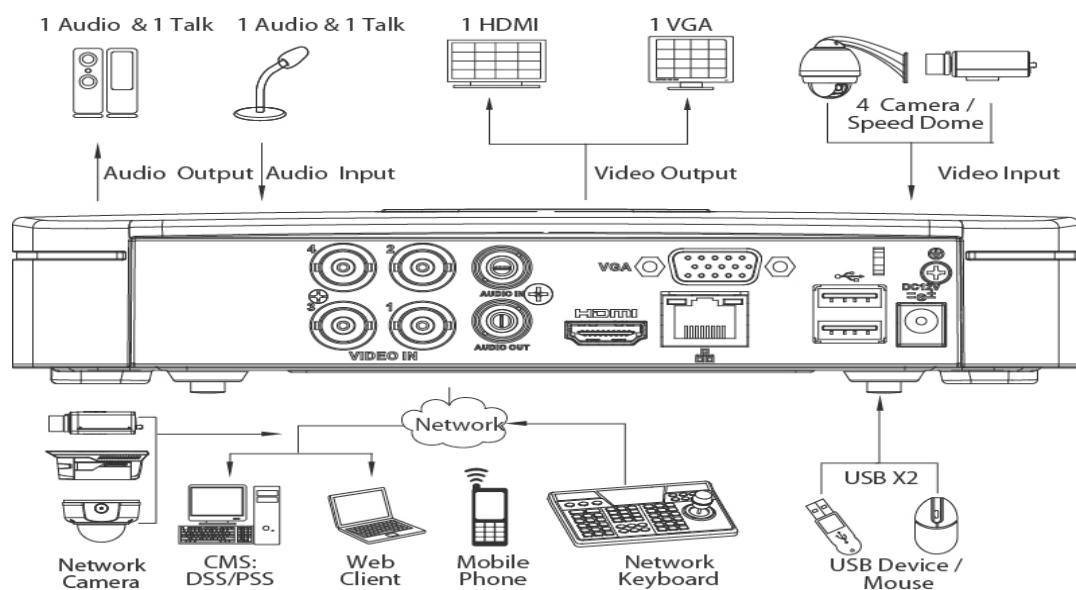

DH-HCVR4104/4108C-S3

	Next camera, Previous camera, Full screen, Repeat, Shuffle, Backup selection, Digital zoom
Backup Mode	USB Device/Internal SATA burner/Network
Network	
Ethernet	RJ-45 port (10/100M)
Network Functions	HTTP, IPv4/IPv6, TCP/IP, UPNP, RTSP, UDP, SMTP, NTP, DHCP, DNS, PPPOE, DDNS, FTP, IP Filter, SNMP, P2P
Max. User Access	128 users
Smart Phone	iPhone, iPad, Android, Windows Phone
Storage	
Internal HDD	1 SATA port, up to 6TB
Auxiliary Interface	
USB Interface	2 ports(2 Rear), USB2.0
General	
Power Supply	DC12V/2A
Power Consumption	10W(without HDD)
Working Environment	-10°C ~ +55°C / 10%~90%RH / 86~106kpa
Dimension(W×D×H)	Smart 1U, 205mm×205mm×40mm
Weight	0.5KG(without HDD)

System Connection

*Takes HCVR4104C-S3 as an example

Dahua Technology Co., Ltd.

1199' BinAn Road, Binjiang District, Hangzhou, China

Tel: +86-571-87688883

Fax: +86-571-87688815

Email: overseas@dahuatech.com

www.dahuatech.com

*Design and specifications are subject to change without notice.

© 2015 Dahua Technology Co., Ltd.