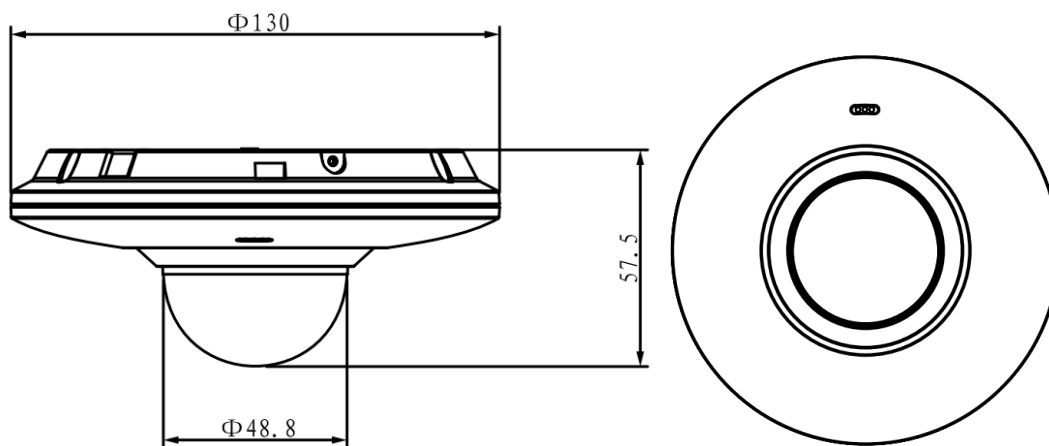

DH-IPC-HDB4100F-PT

Technical Specifications

Model	DH-IPC-HDB4100F-PT	
Camera		
Image Sensor	1/3" 1.3Megapixel progressive scan CMOS	
Effective Pixels	1280(H)x960(V)	
Scanning System	Progressive	
Electronic Shutter Speed	Auto/Manual 1/3(4)~1/10000	
Min. Illumination	0.01Lux/F1.2(color)	
S/N Ratio	More than 50db	
Video Output	N/A	
Camera Features		
Max. IR LEDs Length	N/A	
Day/Night	Auto(Electronic)/Color/B/W	
Backlight Compensation	Off/BLC/HLC/DWDR	
White Balance	Auto/Manual	
Gain Control	Auto/Manual	
Noise Reduction	3D	
Privacy Masking	Up to 4 areas	
Digital Zoom	3x	
Lens		
Focal Length	3.6mm	
Max Aperture	F1.2	
Focus Control	Manual	
Angle of View	H:71.9°	
Lens Type	Fixed lens	
Mount Type	Board-in Type	
PT		
Pan/ Tilt Range	Pan: 0°~±180°; Tilt: 0°~90°	
Preset Speed	100°/s	
Preset	25	
Video		
Compression	H.264/ MJPEG	
Resolution	720P(1280×720) /D1(704×576/704×480) /CIF(352×288/352×240)	
Frame Rate	Main Stream	720P(1 ~ 25/30fps)
	Sub Stream	D1/CIF(1 ~ 25/30fps)
Bit Rate	H.264: 32K ~ 8192Kbps	
Audio		
Compression	G.711a/G.711u/PCM	
Interface	Bulit-in Mic	
Network		
Ethernet	RJ-45 (10/100Base-T)	
Wi-Fi	N/A	
Protocol	IPv4/IPv6, HTTP, HTTPS, SSL, TCP/IP, UDP, UPnP, ICMP, IGMP, SNMP,	

Dimensions (mm)

DH-IPC-HDB4100F-PT

Dahua Technology Co., Ltd.

1199 BinAn Road, Binjiang District, Hangzhou, China

Tel: +86-571-87688883

Fax: +86-571-87688815

Email: overseas@dahuatech.com

www.dahuatechsecurity.com