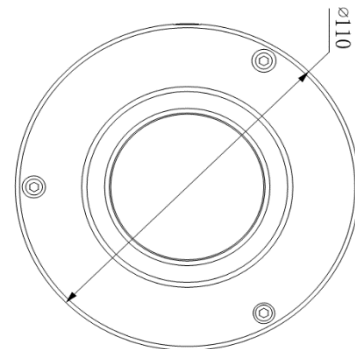

## Technical Specifications

<b>Model</b>	<b>DH-IPC-HDB4300C-(A)</b>	
<b>Camera</b>		
Image Sensor	1/3" 3Megapixel progressive scan CMOS	
Effective Pixels	2052(H)x1536(V)	
Scanning System	Progressive	
Electronic Shutter Speed	Auto/Manual 1/3(4)~1/10000	
Min. Illumination	0.01lux/F1.2(color)	
S/N Ratio	More than 50db	
Video Output	N/A	
<b>Camera Features</b>		
Max. IR LEDs Length	N/A	
Day/Night	Auto(Electronic)/Color/B/W	
Backlight Compensation	Off/BLC/HLC/DWDR	
White Balance	Auto/Manual	
Gain Control	Auto/Manual	
Noise Reduction	3D	
Privacy Masking	Up to 4 areas	
<b>Lens</b>		
Focal Length	3.6mm (2.8mm,6mm optional)	
Max Aperture	F1.8(F2.0/F1.6)	
Focus Control	Manual	
Angle of View	H:72.5°(90°/44°)	
Lens Type	Fixed lens	
Mount Type	Board-in Type	
<b>Video</b>		
Compression	H.264/ MJPEG	
Resolution	3.0M(2048×1536)/1080P(1920×1080) / 720P(1280×720) / D1(704×576/704×480) / CIF(352×288/352×240)	
Frame Rate	Main Stream	3M(1~20fps)/1080P/720P(1 ~ 25/30fps)
	Sub Stream	D1/CIF(1 ~ 25/30fps)
Bit Rate	H.264: 32K ~ 8192Kbps	
<b>Audio</b>		
Compression	G.711a/G.711u/PCM(-A)	
Interface	Built-in Mic(-A)	
<b>Network</b>		
Ethernet	RJ-45 (10/100Base-T)	
Wi-Fi	N/A	
Protocol	IPv4/IPv6, HTTP, HTTPS, SSL, TCP/IP, UDP, UPnP, ICMP, IGMP, SNMP, RTSP, RTP, SMTP, NTP, DHCP, DNS, PPPOE, DDNS, FTP, IP Filter, QoS, Bonjour	
ONVIF	ONVIF Profile S	
Max. User Access	20 users	

## DH-IPC-HDB4300C

Smart Phone	iPhone, iPad, Android, Windows Phone
<b>Auxiliary Interface</b>	
Memory Slot	Micro SD, Max 64GB
RS485	N/A
Alarm	1/1 channel In/Out(-A)
PIR Sensor Range	N/A
<b>General</b>	
Power Supply	DC12V, PoE(802.3af)
Power Consumption	Max 3W
Working Environment	-20°C~+60°C, Less than 95% RH
Ingress Protection	IP66
Vandal Resistance	IK10
Dimensions	Φ110mm×54mm
Weight	0.25kg

### Dimensions (mm)