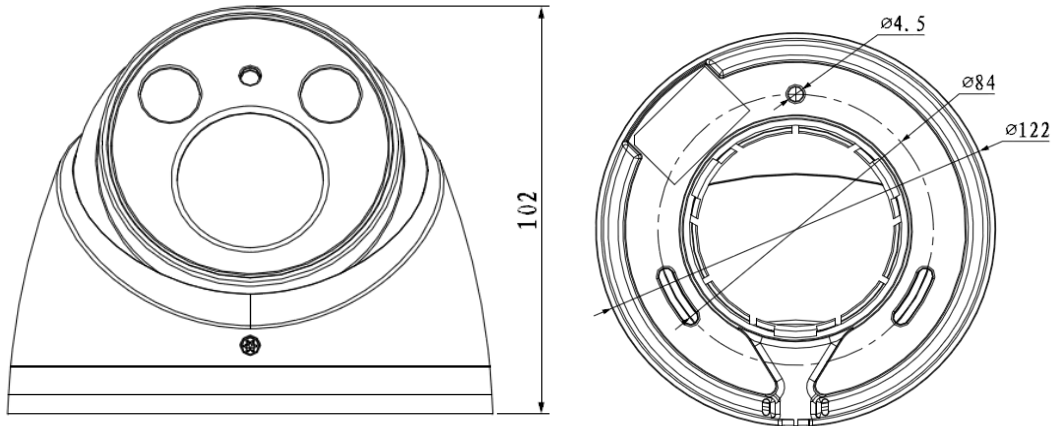

## Technical Specifications

<b>Model</b>		<b>DH-IPC-HDW2120R-Z(S)</b>
<b>Camera</b>		
Image Sensor	1/3" 1.3Megapixel progressive scan CMOS	
Effective Pixels	1280(H) × 960(V)	
Scanning System	Progressive	
Electronic Shutter Speed	Auto/Manual, 1/3(4)~1/10000s	
Min. Illumination	0. 1Lux/F1.4(Color), 0Lux/F1.4(IR on)	
S/N Ratio	More than 50dB	
Video Output	N/A	
<b>Camera Features</b>		
Max. IR LEDs Length	60m	
Day/Night	Auto(ICR)/Color/B/W	
Backlight Compensation	BLC / HLC / DWDR	
White Balance	Auto/Manual	
Gain Control	Auto/Manual	
Noise Reduction	3D	
Privacy Masking	Up to 4 areas	
<b>Lens</b>		
Focal Length	2.7mm~12mm	
Max Aperture	F1.4	
Focus Control	Auto	
Angle of View	H: 90°~29°	
Lens Type	Motorized lens	
Mount Type	Board-in Type	
<b>Video</b>		
Compression	H.264/ H.264H/ H.264B/ MJPEG	
Resolution	1.3M(1280x960)/720P(1280×720)/ D1(704×576/704×480) / CIF(352×288/352×240)	
Frame Rate	Main Stream	1.3M/720P(1 ~ 25/30fps)
	Sub Stream	D1/CIF(1 ~ 25/30fps)
Bit Rate	H.264: 16K ~ 10Mbps	
<b>Audio</b>		
Compression	N/A	
Interface	N/A	
<b>Smart Function</b>		
Smart detection	Tripwire	
	Intrusion	
	Scene change	
	Face detect	
<b>Network</b>		
Ethernet	RJ-45 (10/100Base-T)	
Wi-Fi	N/A	

## Dimensions (mm)