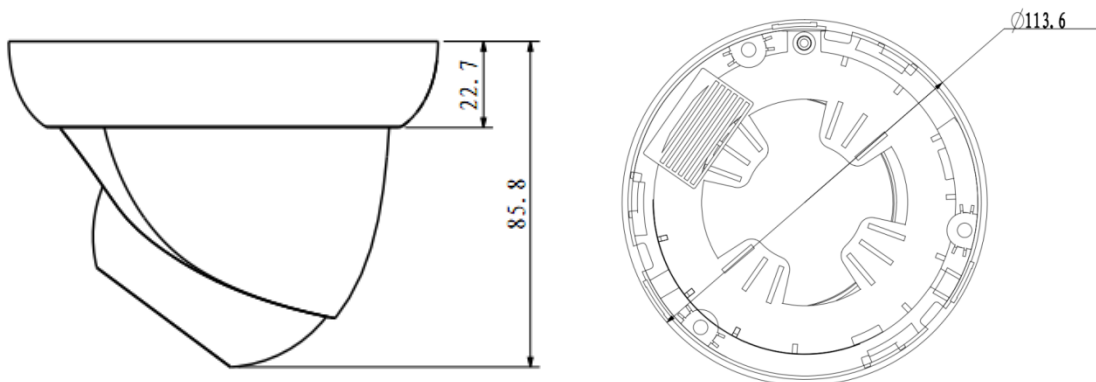

DH-IPC-HDW4300S

Smart Phone	iPhone, iPad, Android, Windows Phone
Auxiliary Interface	
Memory Slot	N/A
RS485	N/A
Alarm	N/A
PIR Sensor Range	N/A
General	
Power Supply	DC12V, PoE (802.3af)
Power Consumption	Max 4W
Working Environment	-20°C~+60°C, Less than 95% RH
Ingress Protection	IP66
Vandal Resistance	N/A
Dimensions	Φ114mm×86mm
Weight	0.29kg

Dimensions (mm)