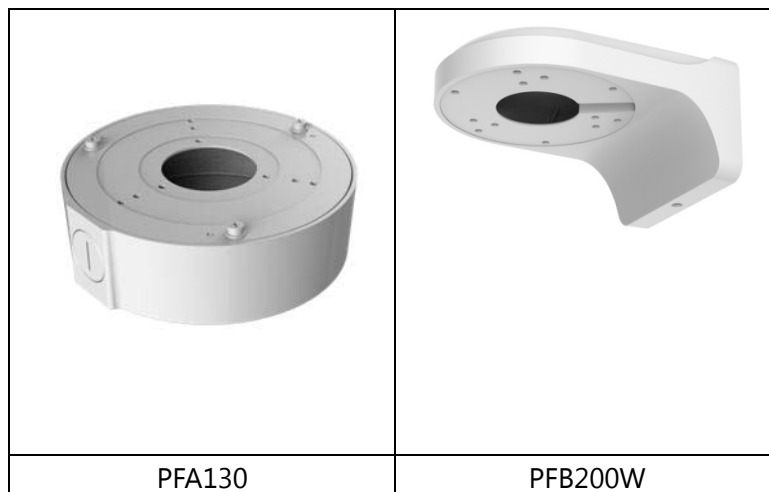

Accessory (optional)