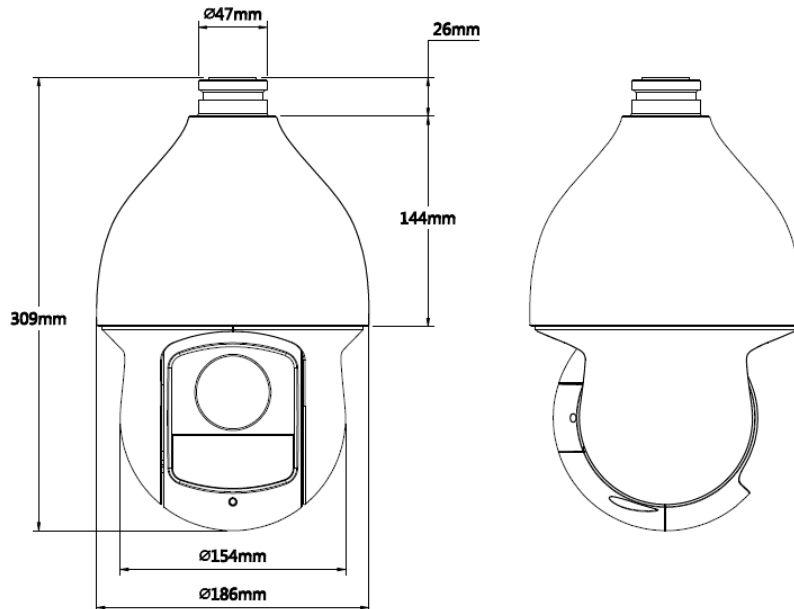

DH-SD59212S/220S/230S-HN

Dimensions (mm)

Accessories

DH-PFB300S	DH-PFA110	Power Supply