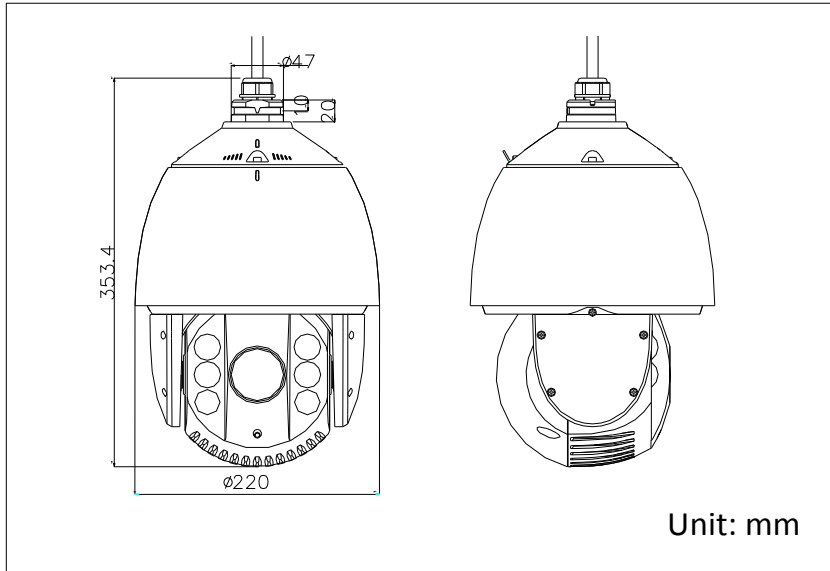

Mount Option (only suitable for outdoor dome)	Long-arm wall mount: DS-1602ZJ; Corner mount: DS-1602ZJ-corner; Pole Mount: DS-1602ZJ-pole; Power box mount: DS-1602ZJ-box

Dimensions

Order models

- DS-2AE7023I-A, PAL, 24VAC, outdoor
- DS-2AE7023I-D, PAL, 12VDC, outdoor
- DS-2AE7023NI-A, NTSC, 24VAC, outdoor
- DS-2AE7023NI-D, NTSC, 12VDC, outdoor