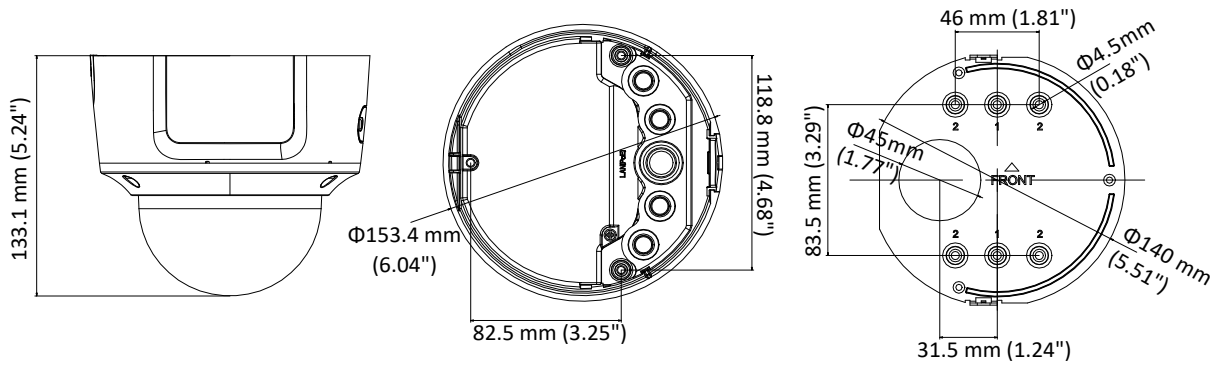

Dimensions

Accessories

DS-1476ZJ-SUS
Corner Mount

Distributed by