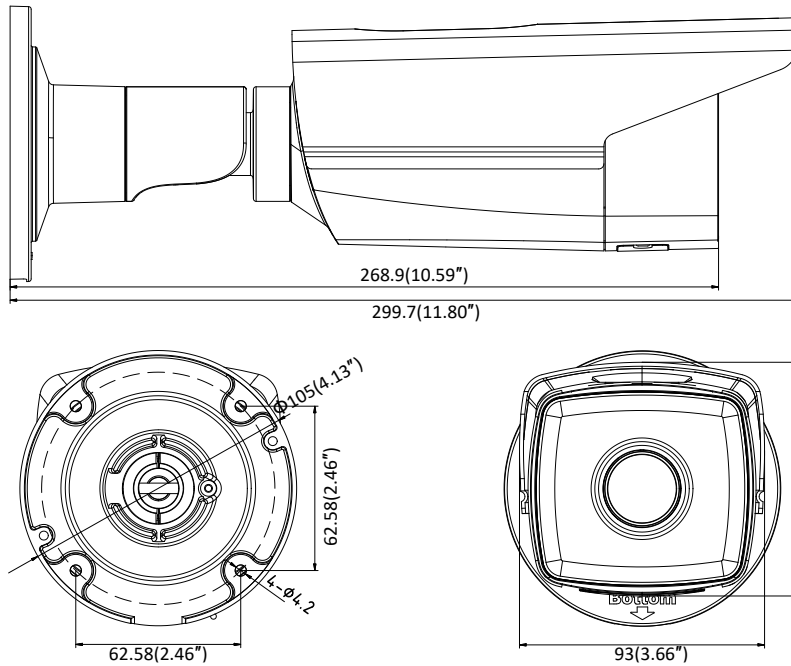

Dimensions

Unit: mm

Accessory

DS-1260ZJ
Junction Box

Distributed by

HIKVISION®

Headquarters

No.555 Qianmo Road, Binjiang District,
Hangzhou 310051, China
T +86-571-8807-5998
overseasbusiness@hikvision.com

Hikvision USA
T +1-909-895-0400
sales.usa@hikvision.com

Hikvision Australia
T +61-2-8599-4233
salesau@hikvision.com

Hikvision India
T +91-22-28469900
sales@pramahikvision.com

Hikvision Canada
T +1-866-200-6690
sales.canada@hikvision.com

Hikvision Thailand
T +662-275-9949
sales.thailand@hikvision.com

Hikvision Europe
T +31-23-5542770
sales.eu@hikvision.com

Hikvision Italy
T +39-0438-6902
info.it@hikvision.com

Hikvision Brazil
T +55 11 3318-0050
Latam.support@hikvision.com

Hikvision Turkey
T +90 (216)521 7070- 7074
sales.tr@hikvision.com

Hikvision Malaysia
T +601-7652-2413
sales.my@hikvision.com

Hikvision UK & Ireland
T +01628-902140
sales.uk@hikvision.com

Hikvision South Africa
Tel: +27 (10) 0351172
sale.africa@hikvision.com

Hikvision France
T +33(0)1-85-330-450
info.fr@hikvision.com

Hikvision Kazakhstan
T +7-727-9730667
nikia.panfilov@hikvision.ru

Hikvision Vietnam
T +84-974270888
sales.vt@hikvision.com

Hikvision UAE
T +971-4-4432090
salesme@hikvision.com

Hikvision Singapore
T +65-6684-4718
sg@hikvision.com

Hikvision Spain
T +34-91-737-16-55
info.es@hikvision.com

Hikvision Tashkent
T +99-87-1238-9438
uzb@hikvision.ru

Hikvision Hong Kong
T +852-2151-1761
info.hk@hikvision.com

Hikvision Russia
T +7-495-669-67-99
sateru@hikvision.com

Hikvision Korea
T +82-(0)31-731-8817
sales.korea@hikvision.com

Hikvision Poland
T +48-22-460-01-50
info.pl@hikvision.com

Hikvision Indonesia
T +62-21-2933759
Sales.Indonesia@hikvision.com

Hikvision Colombia
sales.colombia@hikvision.com