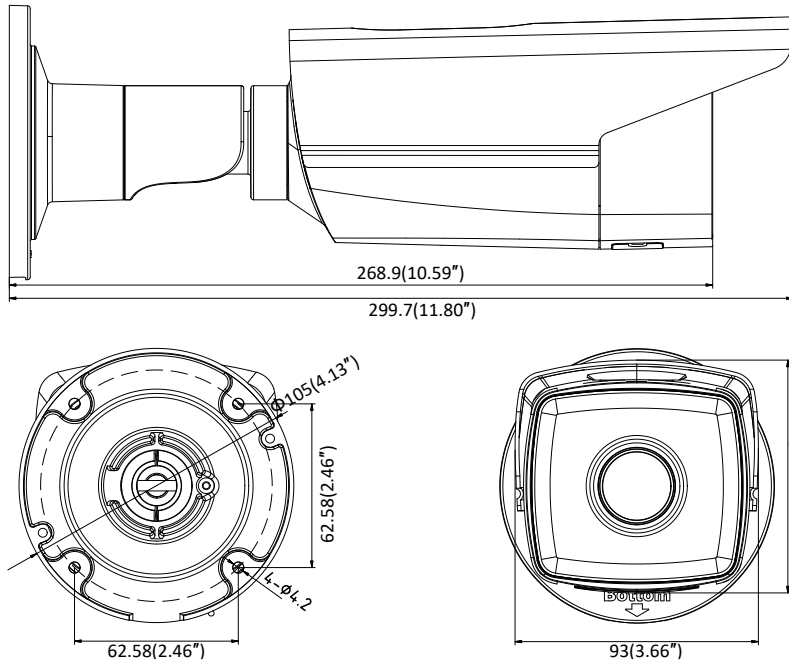

Dimension

Unit: mm

Accessory

Distributed by

DS-1260ZJ
Junction Box

HIKVISION®

Headquarters

No.555 Qianmo Road, Binjiang District,
Hangzhou 310051, China
T +86-571-8807-5998
overseasbusiness@hikvision.com

Hikvision USA
T +1-909-895-0400
sales.usa@hikvision.com

Hikvision Australia
T +61-2-8599-4233
salesau@hikvision.com

Hikvision India
T +91-22-28469900
sales@pramahikvision.com

Hikvision Canada
T +1-866-200-6690
sales.canada@hikvision.com

Hikvision Thailand
T +662-275-9949
sales.thailand@hikvision.com

Hikvision Europe
T +31-23-5542770
sales.eu@hikvision.com

Hikvision Italy
T +39-0438-6902
info.it@hikvision.com

Hikvision Brazil
T +55 11 3318-0050
Latam.support@hikvision.com

Hikvision Turkey
T +90 (216)521 7070- 7074
sales.tr@hikvision.com

Hikvision Malaysia
T +601-7652-2413
sales.my@hikvision.com

Hikvision UK & Ireland
T +01628-902140
sales.uk@hikvision.com

Hikvision South Africa
Tel: +27 (10) 0351172
sale.africa@hikvision.com

Hikvision France
T +33(0)1-85-330-450
info.fr@hikvision.com

Hikvision Kazakhstan
T +7-727-9730667
nikia.panfilov@hikvision.ru

Hikvision Vietnam
T +84-974270888
sales.vt@hikvision.com

Hikvision UAE
T +971-4-4432090
salesme@hikvision.com

Hikvision Singapore
T +65-6684-4718
sg@hikvision.com

Hikvision Spain
T +34-91-737-16-55
info.es@hikvision.com

Hikvision Tashkent
T +99-87-1238-9438
uzb@hikvision.ru

Hikvision Hong Kong
T +852-2151-1761
info.hk@hikvision.com
05058020181207

Hikvision Russia
T +7-495-669-67-99
saleru@hikvision.com

Hikvision Korea
T +82-(0)31-731-8817
sales.korea@hikvision.com

Hikvision Poland
T +48-22-460-01-50
info.pl@hikvision.com

Hikvision Indonesia
T +62-21-2933759
Sales.Indonesia@hikvision.com

Hikvision Colombia
sales.colombia@hikvision.com