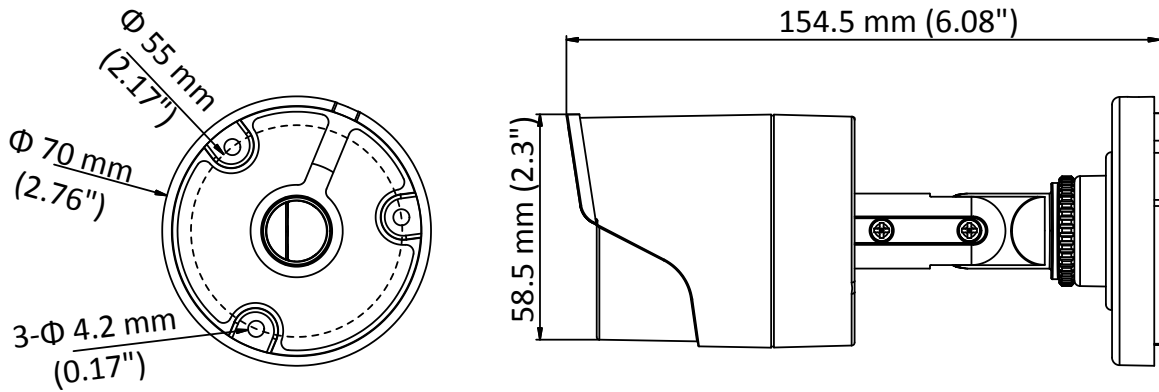

## Specifications

<b>Camera</b>	
Image Sensor	1 MP CMOS sensor
Signal System	PAL/NTSC
Effective Pixels	1296 (H) × 732 (V)
Min. Illumination	0.01 Lux@(F1.2, AGC ON),0 Lux with IR
Shutter Time	1/25 (1/30) s to 1/50,000 s
Lens	2.8 mm, 3.6 mm, 6 mm optional
	Field of view: 70.9° (3.6 mm), 92° (2.8mm), 56.7° (6mm)
Lens Mount	M12
Day & Night	ICR
Angle Adjustment	Pan: 0° to 360°, Tilt: 0° to 180°, Rotation: 0° to 360°
Synchronization	Internal synchronization
Video Frame Rate	720p@25fps/720p@30fps
HD Video Output	1 analog HD output
S/N Ratio	>62 dB
<b>General</b>	
Operating Conditions	-40 °C to 60 °C (-40 °F to 140 °F), Humidity 90% or less (non-condensation)
Power Supply	12 V DC ± 15%
Power Consumption	Max. 4 W
Protection Level	IP66
IR Range	Up to 20 m
Dimensions	Φ 70 mm × 154.5 mm ( 2.76" × 6.08")
Weight	400 g (0.88 lb.)

## Dimensions