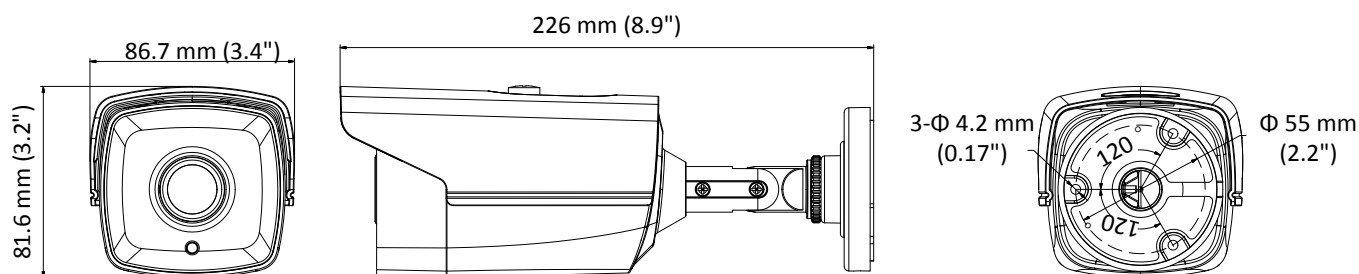

Dimensions

Accessories

Distributed by

Headquarters
No.555 Qianmo Road, Binjiang District,
Hangzhou 310051, China
T +86-571-8807-5998
overseasbusiness@hikvision.com

Hikvision Poland
T +48-22-460-01-50
poland@hikvision.com

Hikvision USA
T +1-909-895-0400
sales.usa@hikvision.com

Hikvision India
T +91-22-28469900
sales@pramahikvision.com

Hikvision UK
T +44-1628-9021-4
support.uk@hikvision.com

Hikvision Europe
T +31-23-5542770
saleseuro@hikvision.com

Hikvision Italy
T +39-0438-6902
info.it@hikvision.com

Hikvision Singapore
T +65-6684-4718
sg@hikvision.com

Hikvision Middle East
T +971-4-8816086
salesme@hikvision.com

Hikvision France
T +33(0)1-85-330-444
info.fr@hikvision.com

Hikvision Oceania
T +61-2-8599-4233
salesau@hikvision.com

Hikvision Russia
T +7-495-669-67-99
saleru@hikvision.com

Hikvision Spain
T +34-91-737-16-55
info.es@hikvision.com

Hikvision Hong Kong
T +852-2151-1761