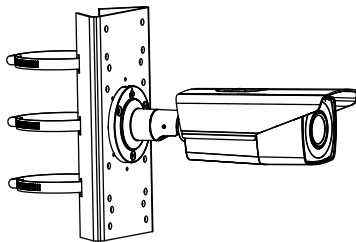

Specification

Camera	
Image Sensor	2 MP CMOS
Signal System	PAL/NTSC
Frame Rate	PAL: 1080p@25fps NTSC: 1080p@30fps
Resolution	1920 (H) × 1080 (V)
Min. Illumination	0.003 Lux @ (F1.2, AGC ON), 0 Lux with IR
Shutter Time	PAL: 1/25 s to 1/50, 000 s NTSC: 1/30 s to 1/50, 000 s
Slow Shutter	Max. 16 times
Lens	2.7 mm to 13.5 mm motorized, auto focus
Horizontal Field of View	103° to 32.1°
Lens Mount	Φ14
Day & Night	ICR
WDR (Wide Dynamic Range)	≥130 dB
Angle Adjustment	Pan: 0° to 360°, Tilt:0° to 90°, Rotate: 0° to 360°
Menu	
Image Mode	STD/HIGH-SAT
AGC	Yes
Day/Night Mode	Auto/Color/BW (Black and White)
White Balance	Auto/Manual
AE (Auto Exposure) Mode	WDR/BLC/HLC/Global
Privacy Mask	4 programmable privacy masks
Motion Detection	4 programmable motion areas
Noise Reduction	3D DNR
Language	English
Function	Brightness, Sharpness, Mirror, Smart IR
Interface	
Video Output	1 HD analog output
General	
Operating Conditions	-40 °C to 60 °C (-40 °F to 140 °F), humidity: 90% or less (non-condensing)
Power Supply	12 VDC ± 25%/PoC.at
Power Consumption	Max. 8.2 W
Protection Level	IP67
Material	Metal
IR Range	Up to 80 m
Communication	HIKVISION-C
Dimensions	85 mm × 92 mm × 269.6 mm (3.3" × 3.6" × 10.6")
Weight	Approx. 900 g (1.98 lb.)

Order Model

DS-2CE16D8T-IT3ZE

Dimension

Accessory

DS-1275ZJ-SUS
Vertical Pole Mount

DS-1276ZJ-SUS
Corner Mount

DS-1280ZJ-S
Junction Box

Distributed by