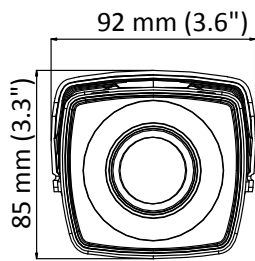

Order Model

DS-2CE16D8T-IT3ZE

Dimension