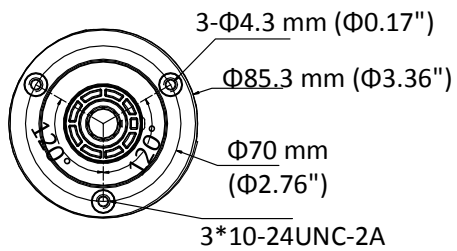

Order Model

DS-2CE16D8T-IT3ZE

Dimension