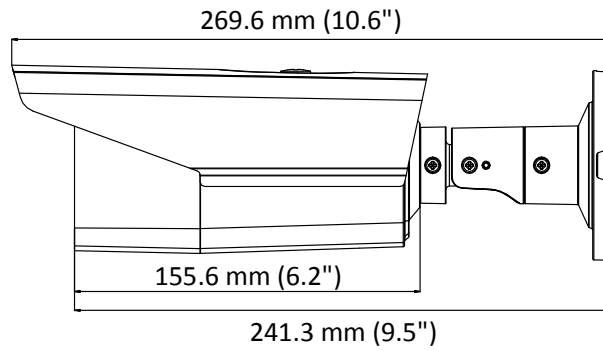

Order Model

DS-2CE16D8T-IT3ZE

Dimension