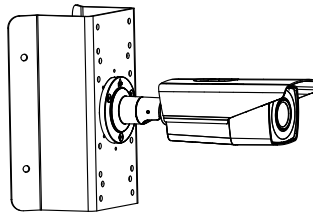

Order Model

DS-2CE16D8T-IT3ZE

Dimension

Accessory

DS-1275ZJ-SUS
Vertical Pole Mount

DS-1276ZJ-SUS
Corner Mount

DS-1280ZJ-S
Junction Box

Distributed by