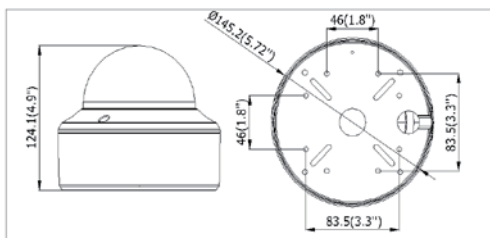

#### Dimensions

DS-2CE56D1T-AVPIR3	
<b>Camera</b>	
Image Sensor	1/2.7" progressive scan CMOS
HD-TVI Resolution	1920 x 1080
Minimum Illumination	Color: 0.014 lux @ (f/1.4, AGC on), BW: 0 lux with IR
Shutter Speed	1/30 s to 1/50,000 s
Lens	2.8 mm to 12 mm @ f/1.4
Angle of View	105.2° to 32.8°
Lens Mount	φ14
Pan/Tilt/Rotation	Pan: 0° to 355°, tilt: 0° to 75°, rotation: 0° to 355°
Day/Night	IR cut filter with auto switch
Synchronization	Internal synchronization
Video Frame Rate	30 fps @ 1080p
HD Video Output	1 analog HD output
S/N Ratio	More than 62 dB
<b>Menu Settings</b>	
AGC	Supported
D/N Mode	Color/BW/EXT/auto
White Balance	Auto/manual
BLC	Supported
Anti-Flicker	On/off
Other	Digital noise reduction, mirror image
<b>General</b>	
Operating Conditions	-40° C to 60° C (-40° F to 140° F) Humidity 90% or less (non-condensing)
Power Supply	12 VDC, 24 VAC
Power Consumption	12 VDC, 4.5 W; 24 VAC, 6.5 W
Weatherproof Rating	IP66
IR Range	130 feet
Impact Protection	IEC60068-2-75 test, Eh, 20J; EN50102, up to IK10
Communication	Up-the-Coax Protocol: HIKVISION-C
Dimensions	Φ145.2 mm × 124.1 mm (Φ5.72" × 4.9")
Weight	880 g (1.95 lbs.)