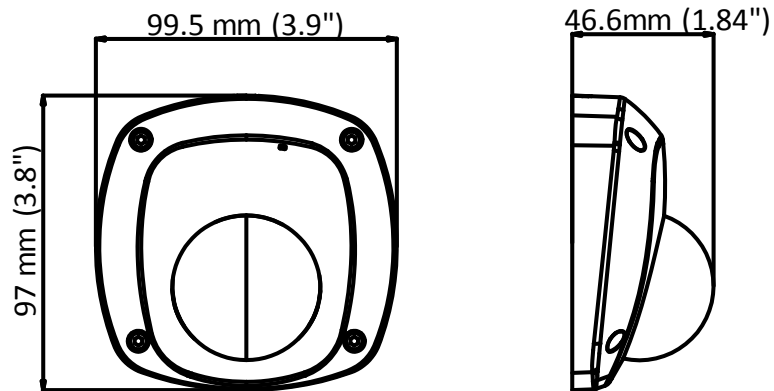

### Key Features

- 2 MP high performance CMOS
- Ultra-low light
- 1920 × 1080 resolution
- 2.8 mm, 3.6 mm, 6 mm fixed focal lens
- 120 dB true WDR, 3D DNR
- Smart IR, up to 20 m IR distance
- Built-in microphone
- Up the coax (HIKVISION-C)

## Specifications

<b>Camera</b>	
Image Sensor	2 megapixel progressive CMOS sensor
Signal System	PAL/NTSC
Frame Rate	PAL: 1080p@25fps NTSC: 1080p@30fps
Resolution	1920 (H) × 1080 (V)
Min. illumination	0.005 Lux @ (F1.2, AGC ON), 0 Lux with IR
Shutter Time	PAL: 1/25 s to 1/50,000 s NTSC: 1/30 s to 1/50,000 s
Slow Shutter	Max. 16 times
Lens	2.8 mm, 3.6 mm, 6 mm fixed focal lens
Horizontal Field of View	94.5° (2.8 mm), 79.1° (3.6 mm), 50° (6 mm)
Lens Mount	M12
Day & Night	IR cut filter
Angle Adjustment	Pan: -30° to 30°, Tilt: 0° to 80°, Rotate: -180° to 180°
Synchronization	Internal synchronization
Ture WDR	> 120 dB
<b>Menu</b>	
AGC	Support
Day/Night Mode	Auto/Color/BW (Black and White)
White Balance	ATW/MANUAL
Privacy Mask	ON/OFF, 4 programmable privacy masks
Motion Detection	4 programmable motion areas
Backlight Compensation	WDR/BLC/OFF
3D DNR (Digital Noise Reduction)	Level 1 to 10
Language	English, Chinese
Functions	Brightness, sharpness, mirror, smart IR
<b>Interface</b>	
Video Out	1 BNC
Audio In	Built-in microphone
Audio Out	1 RCA
<b>General</b>	
Operating Conditions	-40 °C to 60 °C (-40 °F to 140 °F), humidity: 90% or less (no condensation)
Power Supply	12 VDC±30%
Power Consumption	Max. 5 W
Material	Metal & plastic
IR Range	Up to 20 m
Dimensions	97 mm × 99.5 mm × 46.6 mm (3.82" × 3.92" × 1.83")
Weight	Approx. 300 g (0.66 lb.)

## Dimensions

Distributed by