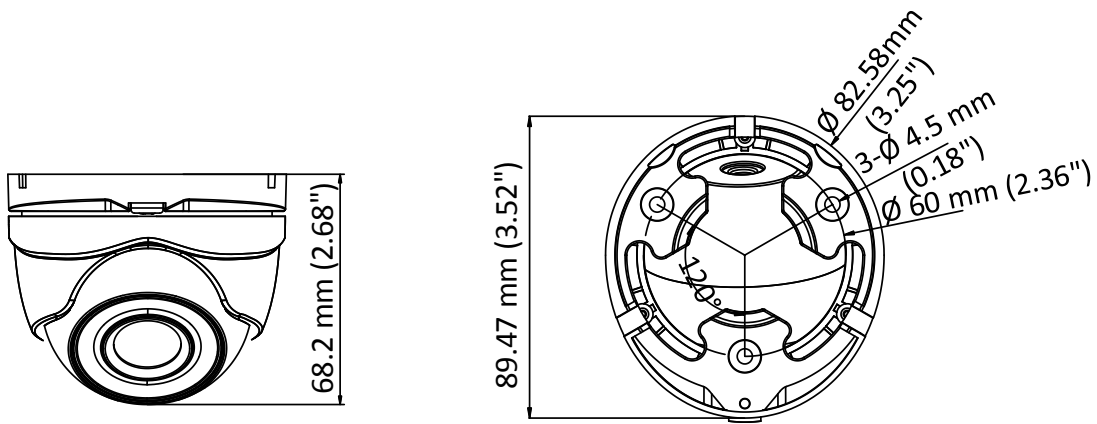

### Key Feature

- 2 MP, 1920 × 1080 resolution
- Ultra-Low Light
- 130 dB true WDR, 3D DNR
- 2.8 mm, 3.6 mm, 6 mm fixed focal lens
- Smart IR, up to 30 m IR distance
- Power over coaxial
- IP67

## Specification

<b>Camera</b>	
Image Sensor	2 MP CMOS
Signal System	PAL/NTSC
Frame Rate	PAL: 1080p@25fps NTSC: 1080p@30fps
Resolution	1920 (H) × 1080 (V)
Min. Illumination	0.003 Lux @ (F1.2, AGC ON), 0 Lux with IR
Shutter Time	PAL: 1/25 s to 1/50, 000 s NTSC: 1/30 s to 1/50, 000 s
Slow Shutter	Max. 16 times
Lens	2.8 mm, 3.6 mm, 6 mm fixed lens
Horizontal Field of View	103.5° (2.8 mm), 82.6° (3.6 mm), 54.4° (6 mm)
Lens Mount	M12
Day & Night	ICR
WDR (Wide Dynamic Range)	≥130 dB
Angle Adjustment	Pan: 0° to 360°, Tilt:0° to 75°, Rotate: 0° to 360°
<b>Menu</b>	
Image Mode	STD/HIGH-SAT
AGC	Yes
Day/Night Mode	Auto/Color/BW (Black and White)
White Balance	Auto/Manual
AE (Auto Exposure) Mode	WDR/BLC/HLC/Global
Privacy Mask	4 programmable privacy masks
Motion Detection	4 programmable motion areas
Noise Reduction	3D DNR
Language	English
Function	Brightness, Sharpness, Mirror, Smart IR
<b>Interface</b>	
Video Output	1 HD analog output
<b>General</b>	
Operating Conditions	-40 °C to 60 °C (-40 °F to 140 °F), humidity: 90% or less (non-condensing)
Power Supply	12 VDC ± 25%/PoC.af
Power Consumption	Max. 3.6 W
Protection Level	IP67
Material	Metal
IR Range	Up to 30 m
Communication	HIKVISION-C
Dimensions	89.47 mm × 68.2 mm (3.52" × 2.68")
Weight	Approx. 250 g (0.55 lb.)

## Dimension