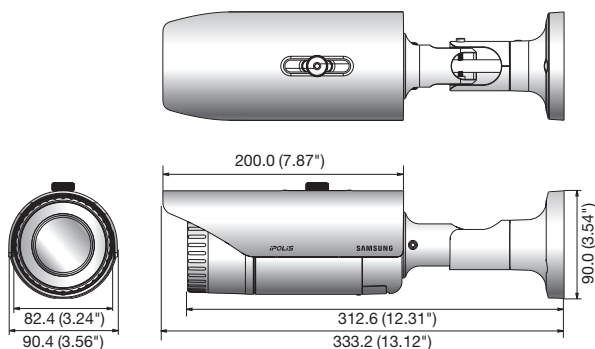

Dimensions

Unit : mm (inch)

	SNO-6084RN/P
VIDEO	
Imaging Device	1/2.8" 2.38M CMOS (IMX136)
Total Pixels	1,952(H) x 1,116(V)
Effective Pixels	1,944(H) x 1,104(V)
Scanning System	Progressive
Min. Illumination	Color : 0.1Lux (1/30sec, F1.2, 50IRE), 0.0017Lux (2sec, F1.2, 50IRE), 0.03Lux (F1.2, 30IRE) B/W : 0Lux (IR LED on), 0Lux (F1.2, 30IRE, IR LED on)
S / N Ratio	50dB
Video Output	CVBS : 1.0 Vpp / 75Ω composite, 704 x 480(N), 704 x 576(P), for installation DIP connector type
LENS	
Focal Length (Zoom Ratio)	3 ~ 8.5mm (2.8x) motorized varifocal
Max. Aperture Ratio	F1.2
Angular Field of View	H : 105.5°(Wide) ~ 37.1°(Tele) / V : 57.5°(Wide) ~ 21.0°(Tele)
Min. Object Distance	0.5m (1.64ft)
Focus Control	Simple focus (Motorized V/F) / Manual, Remote control via network (Manual, Simple focus)
Lens Type	DC auto iris
Mount Type	Board-in type
OPERATIONAL	
IR LED	20ea
Viewable Length	30m (98.43ft)
Camera Title	Off / On (Displayed up to 45 characters)
Day & Night	Auto (ICR) / Color / B/W / External / Schedule
Backlight Compensation	Off / BLC
Wide Dynamic Range	120dB
Contrast Enhancement	SSDR (Samsung Super Dynamic Range) (Off / On)
Digital Noise Reduction	SSNR III (2D+3D noise filter) (Off / On)
Digital Image Stabilization	Off / On
Defog	Off / Auto / Manual
Motion Detection	Off / On (4ea 4 points polygonal zones)
Privacy Masking	Off / On (32 zones with 4 points of polygonal)
Gain Control	Off / Low / Middle / High
White Balance	ATW / AWC / Manual / Indoor / Outdoor
Electronic Shutter Speed	Minimum / Maximum / Anti flicker
Flip / Mirror	Off / On
Intelligent Video Analytics	Tampering, Virtual line, Enter / Exit, (Dis)Appear, Audio detection, Face detection
Alarm I/O	Input 1ea / Output 1ea
Alarm Triggers	Motion detection, Tampering, Audio detection, Face detection, Video analytics, Network disconnection, Alarm input
Alarm Events	File upload via FTP and E-mail, Notification via E-mail, Local storage (SD/SDHC/SDXC) or NAS recording at Event (Alarm triggers), External output
NETWORK	
Ethernet	RJ-45 (10/100BASE-T)
Video Compression Format	H.264 (MPEG-4 part 10/AVC), MJPEG
Resolution	1920 x 1080, 1280 x 1024, 1280 x 960, 1280 x 720, 1024 x 768, 800 x 600, 800 x 450, 640 x 480, 640 x 360, 320 x 240, 320 x 180
Max. Framerate	H.264 : Max. 60fps at all resolutions MJPEG : 1920 x 1080, 1280 x 1024, 1280 x 960, 1280 x 720, 1024 x 768 : Max. 15fps 800 x 600, 800 x 450, 640 x 480, 640 x 360, 320 x 240, 320 x 180 : Max. 30fps
Video Quality Adjustment	H.264 : Compression level, Target bitrate level control, MJPEG : Quality level control
Bitrate Control Method	H.264 : CBR or VBR, MJPEG : VBR
Streaming Capability	Multiple streaming (Up to 10 profiles)
Audio In	Selectable (Mic in / Line in), Max output level : 1 Vrms Supply voltage : 2.5V DC (4mA), Input impedance : approx. 2K Ohm
Audio Out	Line out (3.5mm stereo mini jack)
Audio Compression Format	G.711 u-law/G.726 selectable, G.726 (ADPCM) 8KHz, G.711 8KHz G.726 : 16Kbps, 24Kbps, 32Kbps, 40Kbps
Audio Communication	Bi-directional audio
IP	IPv4, IPv6
Protocol	TCP/IP, UDP/IP, RTP(UDP), RTP(TCP), RTCP, RTSP, NTP, HTTP, HTTPS, SSL, DHCP, PPPoE, FTP, SMTP, ICMP, IGMP, SNMPv1/v2c/v3(MIB-2), ARP, DNS, DDNS, QoS, PIM-SM, UPnP, Bonjour
Security	HTTPS(SSL) login authentication, Digest login authentication IP address filtering, User access log, 802.1x authentication
Streaming Method	Unicast / Multicast
Max. User Access	15 users at unicast mode
Edge Storage	micro SD/SDHC/SDXC (4GB included) Motion images recorded in the SDXC/SDHC/SD memory card can be downloaded
Application Programming Interface	ONVIF profile S, HTTP API (SUNAPI) 2.0, S/NVP 1.2
Webpage Language	English, French, German, Spanish, Italian, Chinese, Korean, Russian, Japanese, Swedish, Danish, Portuguese, Turkish, Polish, Czech, Rumanian, Serbian, Dutch, Croatian, Hungarian, Greek, Norwegian, Finnish
Web Viewer	Supported OS : Windows XP / VISTA / 7 / 8 / 8.1, MAC OS X 10.7 Supported Browser : Microsoft Internet Explorer (Ver. 11 ~ 8) Mozilla Firefox (Ver. 19 ~ 9) * Windows only Google Chrome (Ver. 25 ~ 15) * Windows only Apple Safari (Ver. 6.0.2(Mac OS X 10.8, 10.7 only), 5.1.7) * Mac OS X only
Central Management Software	SmartViewer
ENVIRONMENTAL	
Operating Temperature / Humidity	24V AC : -50°C ~ +55°C (-58°F ~ +131°F) / Less than 90% RH 12V DC, PoE : -20°C ~ +55°C (-4°F ~ +131°F) / Less than 90% RH *Start up should be done at above -10°C (+14°F)
Storage Temperature / Humidity	-30°C ~ +60°C (-22°F ~ +140°F) / Less than 90% RH
Ingress Protection	IP66
Vandal Resistance	IK10
ELECTRICAL	
Input Voltage / Current	12V DC, 24V AC, PoE (IEEE802.3af)
Power Consumption	Max. 11.0W (Heater off), Max. 17.0W (24V AC - Heater on)
MECHANICAL	
Color / Material	Dark gray / Aluminum
Dimensions (WxHxD)	82.4 x 82.4 x 312.6mm (3.24" x 3.24" x 12.31") (Without sunshield)
Weight	1.19Kg (2.62 lb) (With sunshield)